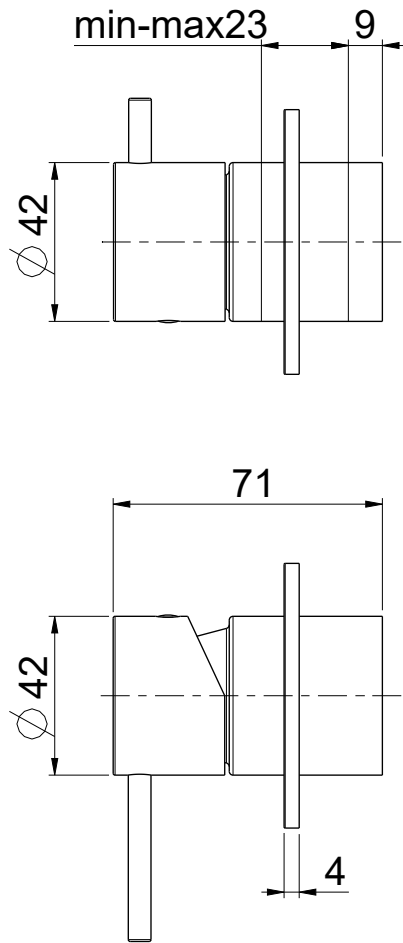

This drawing / specification is the property of OIOLI RubINETTERIE and must not be copied in part or whole without prior written permission of OIOLI RubINETTERIE.

OIOLI
ITALY
e-mail: tecnico@oioli.com
Via Pul Stretta, 10/12
28024 Gozzano (No)
ITALY

DATE	SIGNATURE	PROJECT	SCALE	NOTE	
DRAFTSMAN			1:2	MADE IN ITALY	
DESCRIPTION				ITEM	
PARTI ESTERNE INCASSO DOCCIA C/DEV. 3 VIE LIFE				LIED123RO