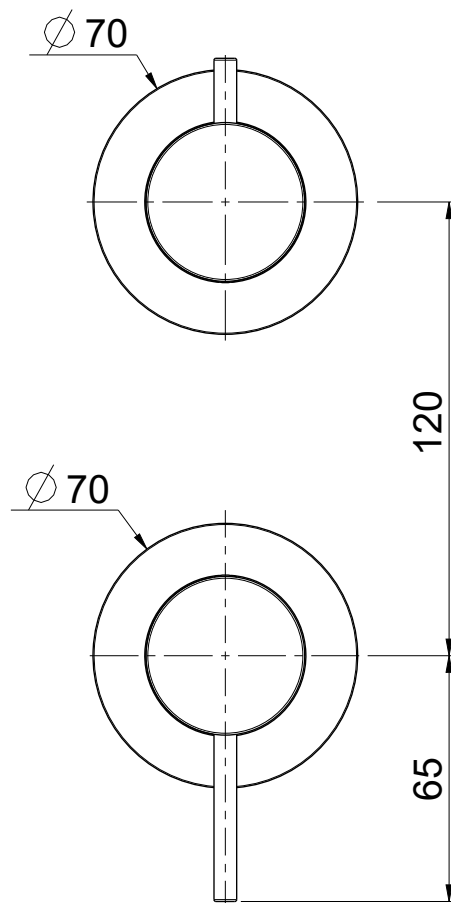

This drawing / specification is the property of OIOLI RubINETTERIE and must not be copied in part or whole without prior written permission of OIOLI RubINETTERIE.

OIOLI
ITALY
e-mail: tecnico@oioli.com
Via Pul Stretta, 10/12
28024 Gozzano (No)
ITALY

DATE	SIGNATURE	PROJECT	SCALE	NOTE	
DRAFTSMAN			1:2	MADE IN ITALY	
DESCRIPTION				ITEM	
PARTI ESTERNE INCASSO DOCCIA C/DEV. 3 VIE LIFE				LIED123RO